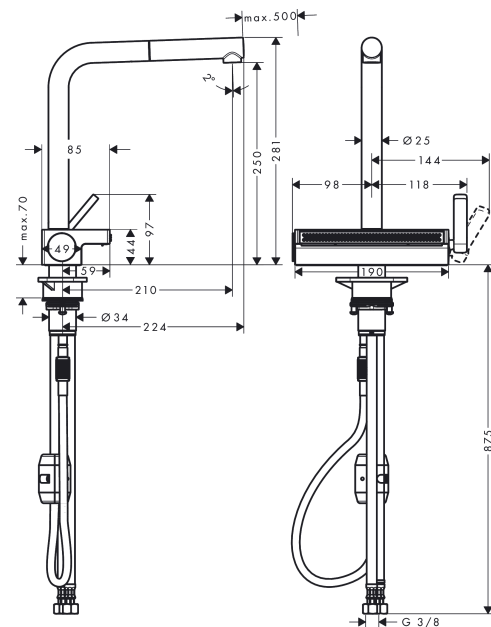

Aquno Select M81
Single lever kitchen mixer 250, pull-out spout, 2jet
 Surfaces: **Chrome** Article Number: **73836000**

Description

product features

- consists of: single lever kitchen mixer, multifunctional strainer
- ComfortZone 250
- I-spout
- swivel range adjustable in 3 steps 60°, 110° or 150°
- laminar spray, SatinFlow
- change between SatinFlow and pull-out spout at the touch of a button
- MagFit magnetic shower support
- connection dimension: DN15
- maximum flow rate at 3 bar: 7 l/min
- ceramic cartridge
- connection type: G 3/8 connections
- integrated non-return valve
- tap hole with \varnothing 35 mm required, recommendation: the middle of tap hole drilling should be max. 45 mm from the back side of of the bowl

Technology

Design awards

reddot winner 2020
 best of the best

Product image

Scale drawing

Aquno Select M81
Single lever kitchen mixer 250, pull-out spout, 2jet
 Surfaces: **Chrome** Article Number: **73836000**

Flowchart

Aquno Select M81
Single lever kitchen mixer 250, pull-out spout, 2jet
Surfaces: **Chrome** Article Number: **73836000**

Installation examples

Aquno Select M81
Single lever kitchen mixer 250, pull-out spout, 2jet
 Surfaces: **Chrome** Article Number: **73836000**

Exploded Drawing

Year of production: >12/19

Aquino Select M81
Single lever kitchen mixer 250, pull-out spout, 2jet
 Surfaces: **Chrome** Article Number: **73836000**

Spare part list

Year of production: >12/19