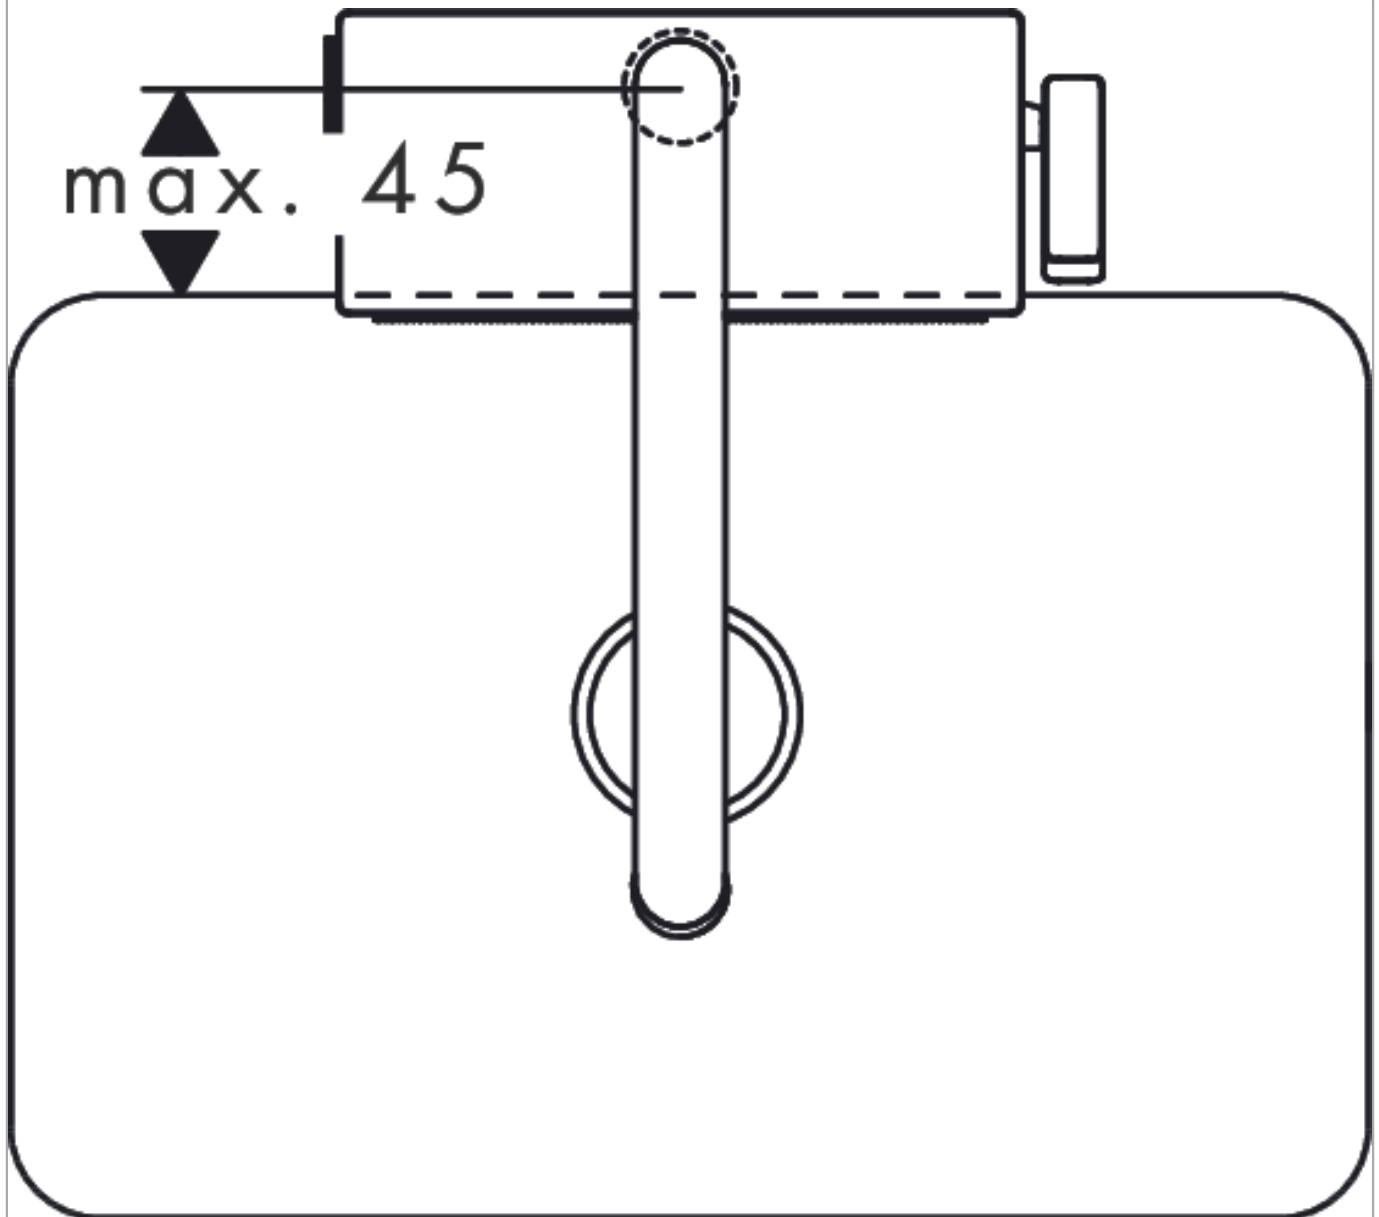

Aquno Select M81
Single lever kitchen mixer 250, pull-out spout, 2jet
 Surfaces: **Chrome** Article Number: **73836000**

Description

product features

- consists of: single lever kitchen mixer, multifunctional strainer
- ComfortZone 250
- I-spout
- swivel range adjustable in 3 steps 60°, 110° or 150°
- laminar spray, SatinFlow
- change between SatinFlow and pull-out spout at the touch of a button
- MagFit magnetic shower support
- connection dimension: DN15
- maximum flow rate at 3 bar: 7 l/min
- ceramic cartridge
- connection type: G 3/8 connections
- integrated non-return valve
- tap hole with \varnothing 35 mm required, recommendation: the middle of tap hole drilling should be max. 45 mm from the back side of of the bowl

Technology

Design awards

reddot winner 2020
 best of the best

Product image

Scale drawing

Aquno Select M81
Single lever kitchen mixer 250, pull-out spout, 2jet
 Surfaces: **Chrome** Article Number: **73836000**

Flowchart

Aquno Select M81
Single lever kitchen mixer 250, pull-out spout, 2jet
Surfaces: **Chrome** Article Number: **73836000**

Installation examples

Aquno Select M81
Single lever kitchen mixer 250, pull-out spout, 2jet
 Surfaces: **Chrome** Article Number: **73836000**

Exploded Drawing

Year of production: >12/19

Aquino Select M81
Single lever kitchen mixer 250, pull-out spout, 2jet
 Surfaces: **Chrome** Article Number: **73836000**

Spare part list

Year of production: >12/19