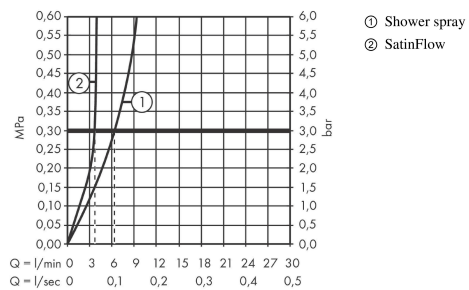

Aquno Select M81
Single lever kitchen mixer 250, pull-out spout, 2jet
Surfaces: **Chrome**   Article Number: **73836000**

Flowchart