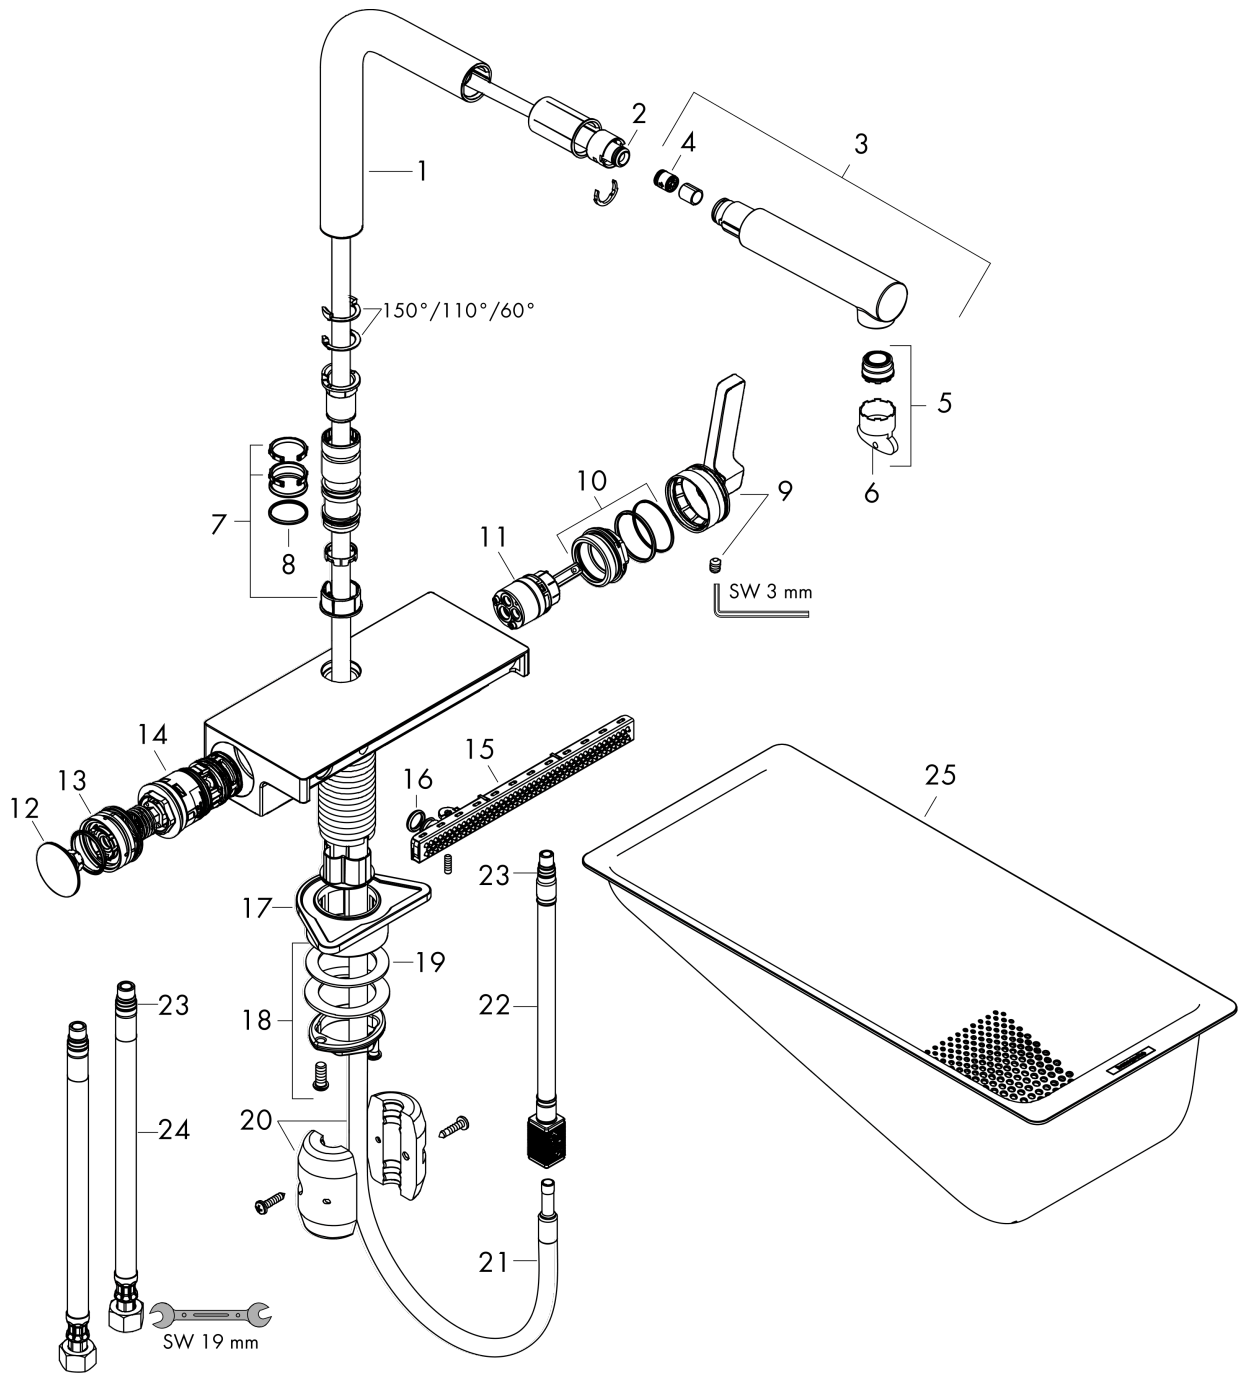

Aquno Select M81
Single lever kitchen mixer 250, pull-out spout, 2jet
 Surfaces: **Chrome** Article Number: **73836000**

Description

product features

- consists of: single lever kitchen mixer, multifunctional strainer
- ComfortZone 250
- I-spout
- swivel range adjustable in 3 steps 60°, 110° or 150°
- laminar spray, SatinFlow
- change between SatinFlow and pull-out spout at the touch of a button
- MagFit magnetic shower support
- connection dimension: DN15
- maximum flow rate at 3 bar: 7 l/min
- ceramic cartridge
- connection type: G 3/8 connections
- integrated non-return valve
- tap hole with \varnothing 35 mm required, recommendation: the middle of tap hole drilling should be max. 45 mm from the back side of of the bowl

Flowchart

Aquno Select M81
Single lever kitchen mixer 250, pull-out spout, 2jet
Surfaces: **Chrome** Article Number: **73836000**

Installation examples

Aquno Select M81
Single lever kitchen mixer 250, pull-out spout, 2jet
 Surfaces: **Chrome** Article Number: **73836000**

Exploded Drawing

Year of production: >12/19

Aquino Select M81
Single lever kitchen mixer 250, pull-out spout, 2jet
 Surfaces: **Chrome** Article Number: **73836000**

Spare part list

Year of production: >12/19